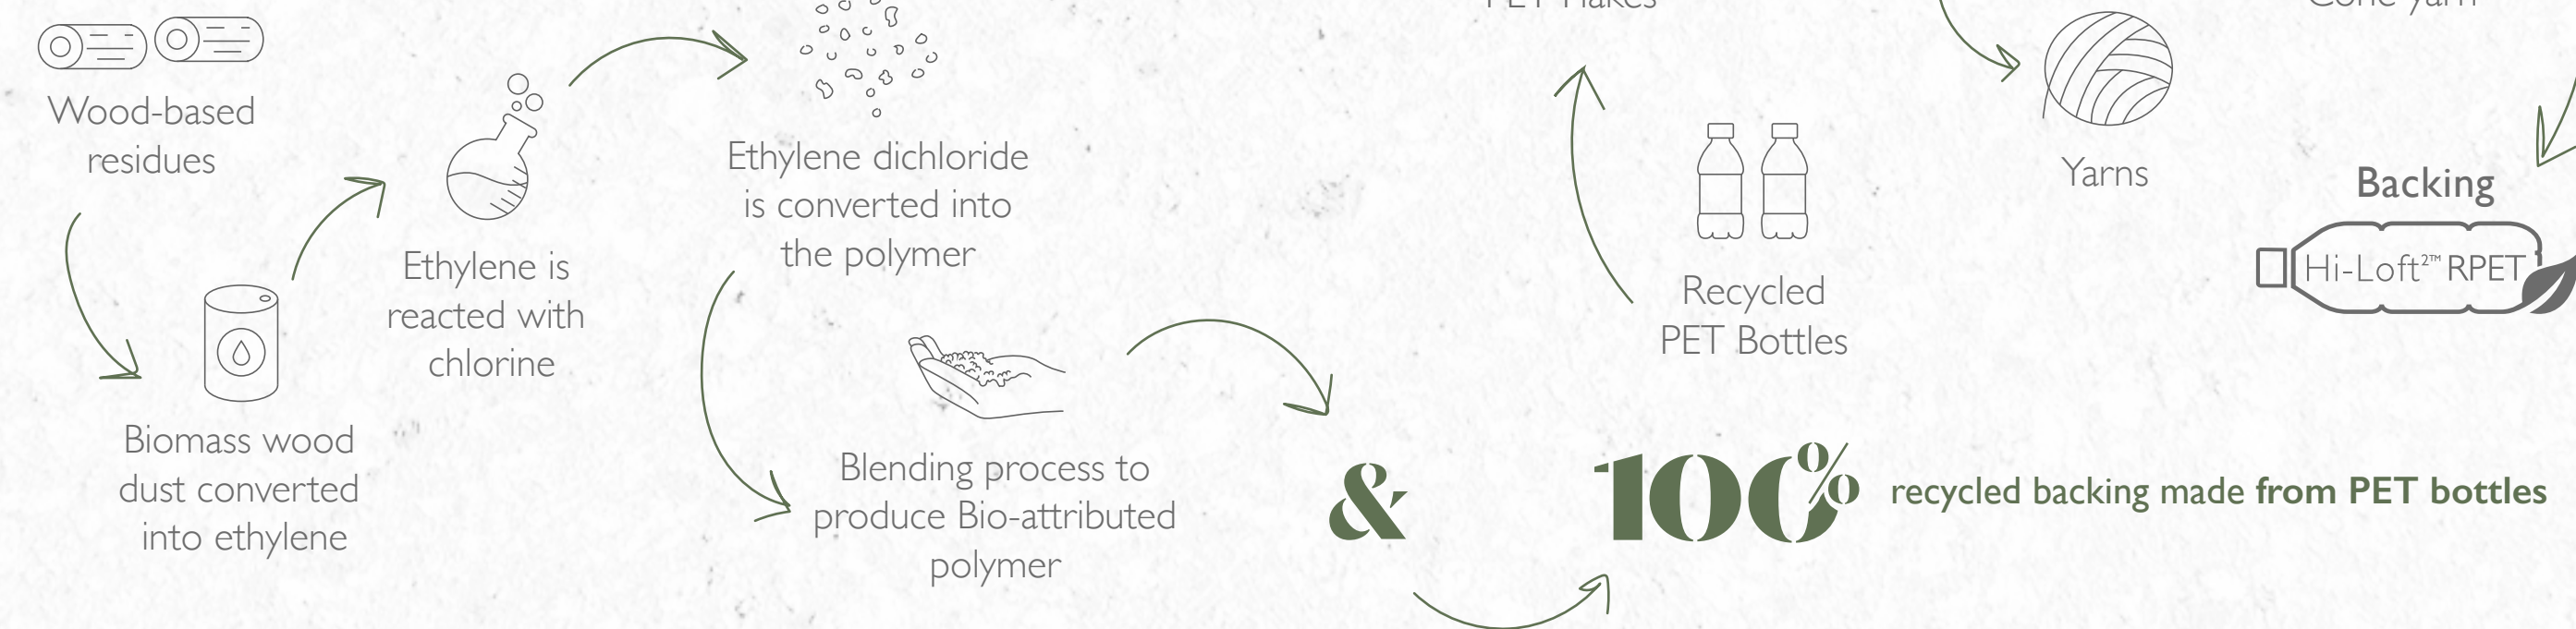

Sustainability shines at Spradling®

An icon reborn. Building upon the legacy of the acclaimed Valencia™ faux leather design, Valencia™ Biosense seamlessly integrates sophistication with sustainability.

The path to create a new coated fabric made with purpose

Over **50%** of the polymer is crafted using **bio-attributed components** sourced from the forestry industry

Your choice matters

360 recycled plastic bottles are used to make **30** meter roll of our Hi-loft RPET backing.

This means that for every meter you purchase, you are **recycling 12 bottles***

*The calculation is based on the weight of a 500ml bottle, which is 17g

This process emits **12.5 kilograms** less of CO2 and eliminates **6.2 kilograms** of landfill waste

SUSTAINABLE PRODUCT PROFILE

Backing	Recycled Hi-Loft Yarns	GRS Certified
Attributes	Phthalate Free Skin Safe Sensitization and Irritation Biocides Free	Antimicrobial Additives Free Biocompatibility Cytotoxicity

Sustainable manufacturing certifications

Compliances